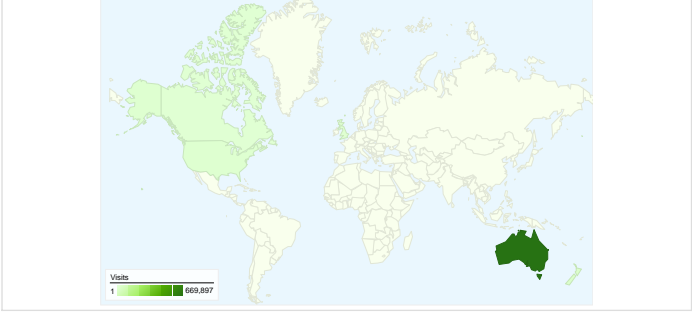

### Site Usage

### Map Overlay

**734,207 visits came from 197 countries/territories**

Site Usage

Visits	Pages/Visit	Avg. Time on Site	% New Visits	Bounce Rate	
<b>734,207</b> % of Site Total: 100.00%	<b>3.49</b> Site Avg: 3.49 (0.00%)	<b>00:02:06</b> Site Avg: 00:02:06 (0.00%)	<b>35.11%</b> Site Avg: 34.98% (0.37%)	<b>50.69%</b> Site Avg: 50.69% (0.00%)	
Country/Territory	Visits	Pages/Visit	Avg. Time on Site	% New Visits	Bounce Rate
Australia	<b>669,897</b>	3.49	00:02:05	33.10%	50.46%
New Zealand	<b>19,345</b>	3.85	00:02:02	52.91%	50.72%
United States	<b>8,472</b>	3.51	00:01:46	63.94%	49.92%
United Kingdom	<b>7,207</b>	3.61	00:02:11	58.94%	51.08%
Canada	<b>2,599</b>	4.04	00:02:24	59.41%	49.60%
South Africa	<b>2,125</b>	2.14	00:01:41	26.54%	73.08%
India	<b>1,414</b>	2.22	00:01:55	79.56%	62.59%
France	<b>1,362</b>	3.74	00:02:36	63.51%	48.75%
Philippines	<b>1,342</b>	2.73	00:02:44	72.21%	56.18%
Germany	<b>1,277</b>	3.89	00:02:19	63.27%	49.88%