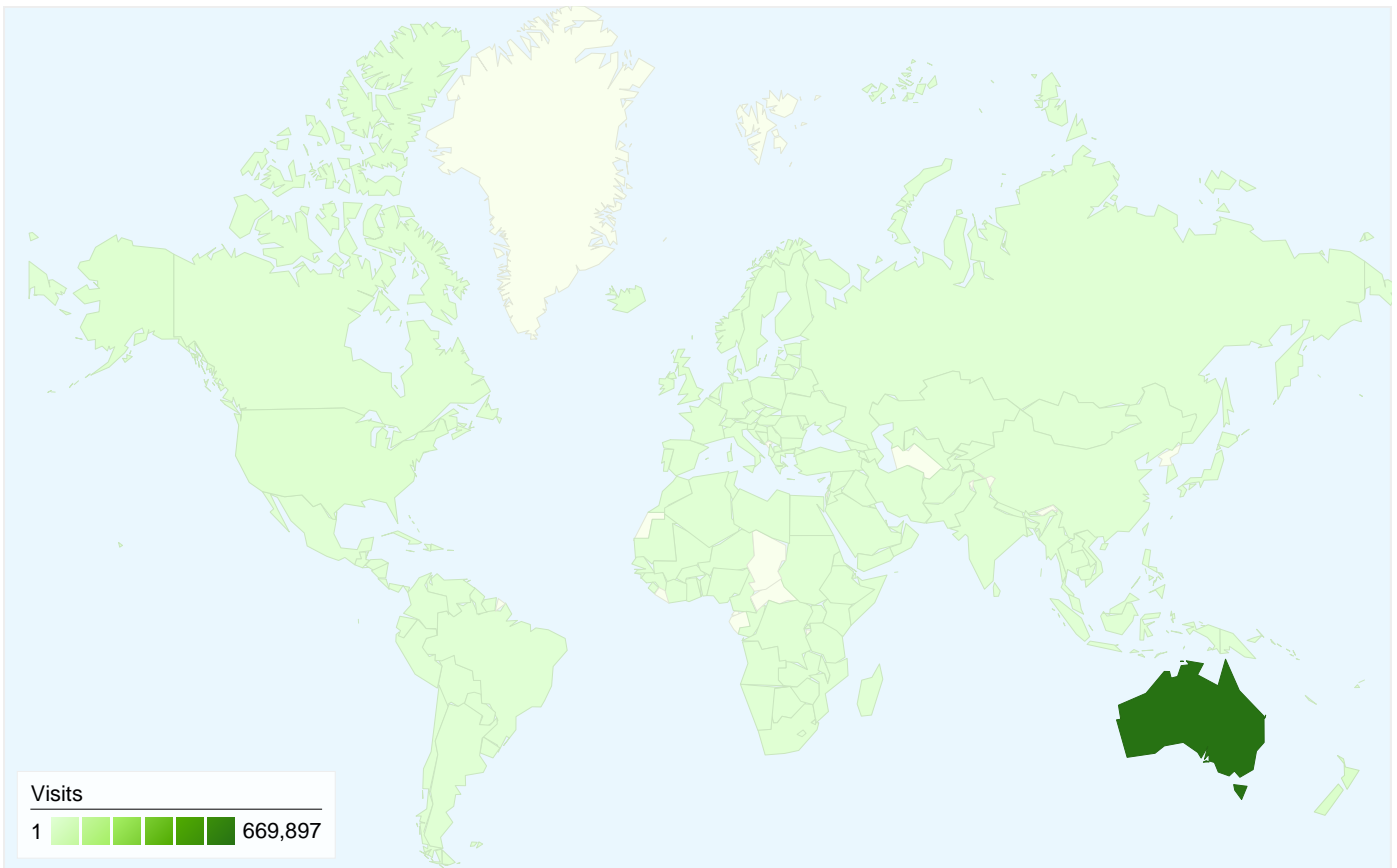

### Site Usage

### Map Overlay

**734,207 visits came from 197 countries/territories**

Site Usage

Visits	Pages/Visit	Avg. Time on Site	% New Visits	Bounce Rate	
<b>734,207</b> % of Site Total: 100.00%	<b>3.49</b> Site Avg: 3.49 (0.00%)	<b>00:02:06</b> Site Avg: 00:02:06 (0.00%)	<b>35.11%</b> Site Avg: 34.98% (0.37%)	<b>50.69%</b> Site Avg: 50.69% (0.00%)	
Country/Territory	Visits	Pages/Visit	Avg. Time on Site	% New Visits	Bounce Rate
Australia	<b>669,897</b>	3.49	00:02:05	33.10%	50.46%
New Zealand	<b>19,345</b>	3.85	00:02:02	52.91%	50.72%
United States	<b>8,472</b>	3.51	00:01:46	63.94%	49.92%
United Kingdom	<b>7,207</b>	3.61	00:02:11	58.94%	51.08%
Canada	<b>2,599</b>	4.04	00:02:24	59.41%	49.60%
South Africa	<b>2,125</b>	2.14	00:01:41	26.54%	73.08%
India	<b>1,414</b>	2.22	00:01:55	79.56%	62.59%
France	<b>1,362</b>	3.74	00:02:36	63.51%	48.75%
Philippines	<b>1,342</b>	2.73	00:02:44	72.21%	56.18%
Germany	<b>1,277</b>	3.89	00:02:19	63.27%	49.88%