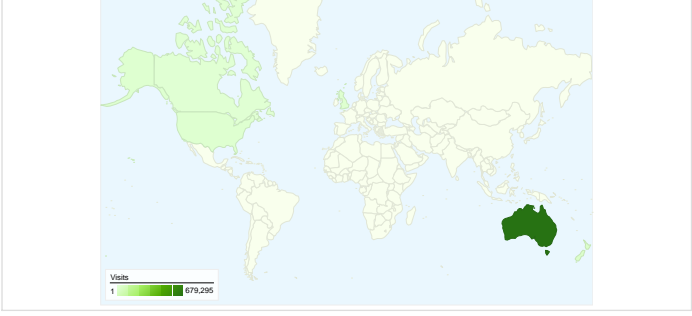

Site Usage

 **746,957** Visits

 **52.67%** Bounce Rate

 **2,559,628** Page Views

 **00:01:52** Avg. Time on Site

 **3.43** Pages/Visit

 **34.33%** % New Visits

Map Overlay

746,957 visits came from 195 countries/territories

Site Usage

Visits	Pages/Visit	Avg. Time on Site	% New Visits	Bounce Rate	
746,957 % of Site Total: 100.00%	3.43 Site Avg: 3.43 (0.00%)	00:01:52 Site Avg: 00:01:52 (0.00%)	34.34% Site Avg: 34.33% (0.03%)	52.67% Site Avg: 52.67% (0.00%)	
Country/Territory	Visits	Pages/Visit	Avg. Time on Site	% New Visits	Bounce Rate
Australia	679,295	3.42	00:01:51	31.75%	52.86%
New Zealand	21,419	3.75	00:01:48	57.55%	47.85%
United Kingdom	8,460	3.59	00:01:51	61.15%	49.85%
United States	8,092	3.33	00:01:39	67.09%	53.76%
Canada	3,213	3.87	00:02:14	61.50%	50.11%
India	2,000	2.94	00:02:22	78.20%	50.45%
France	1,916	3.40	00:02:05	64.09%	55.48%
Germany	1,529	3.50	00:02:01	55.26%	53.11%
South Africa	1,323	3.07	00:02:27	42.55%	59.41%
Philippines	796	3.89	00:03:47	62.56%	45.73%