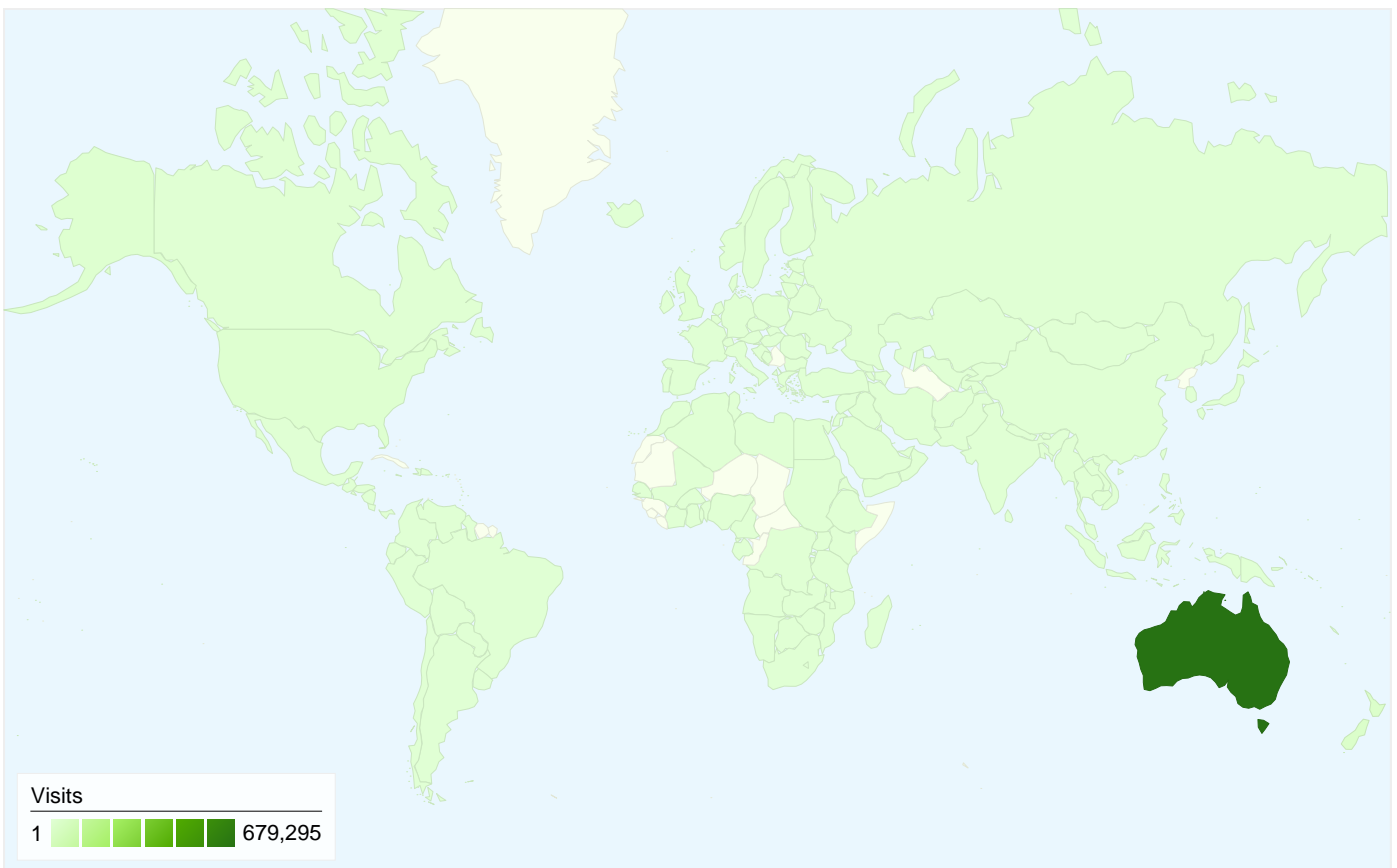

Site Usage

 **746,957** Visits

 **52.67%** Bounce Rate

 **2,559,628** Page Views

 **00:01:52** Avg. Time on Site

 **3.43** Pages/Visit

 **34.33%** % New Visits

Map Overlay

746,957 visits came from 195 countries/territories

Site Usage

Visits	Pages/Visit	Avg. Time on Site	% New Visits	Bounce Rate	
746,957 % of Site Total: 100.00%	3.43 Site Avg: 3.43 (0.00%)	00:01:52 Site Avg: 00:01:52 (0.00%)	34.34% Site Avg: 34.33% (0.03%)	52.67% Site Avg: 52.67% (0.00%)	
Country/Territory	Visits	Pages/Visit	Avg. Time on Site	% New Visits	Bounce Rate
Australia	679,295	3.42	00:01:51	31.75%	52.86%
New Zealand	21,419	3.75	00:01:48	57.55%	47.85%
United Kingdom	8,460	3.59	00:01:51	61.15%	49.85%
United States	8,092	3.33	00:01:39	67.09%	53.76%
Canada	3,213	3.87	00:02:14	61.50%	50.11%
India	2,000	2.94	00:02:22	78.20%	50.45%
France	1,916	3.40	00:02:05	64.09%	55.48%
Germany	1,529	3.50	00:02:01	55.26%	53.11%
South Africa	1,323	3.07	00:02:27	42.55%	59.41%
Philippines	796	3.89	00:03:47	62.56%	45.73%